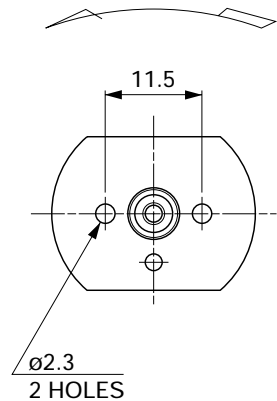

DIRECTION OF ROTATION

WEIGHT: 36g (APPROX)