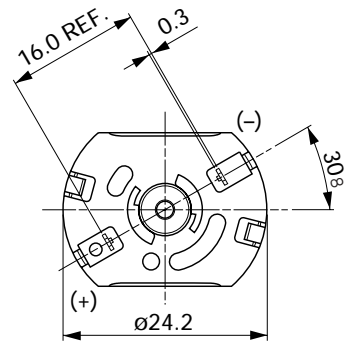

DIRECTION OF ROTATION

WEIGHT: 36g (APPROX)