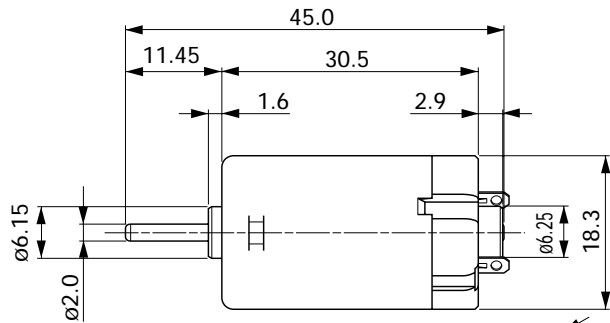

DIRECTION OF ROTATION

WEIGHT: 36g (APPROX)