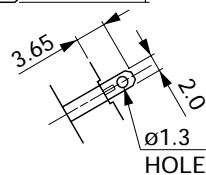

DIRECTION OF ROTATION

WEIGHT: 36g (APPROX)